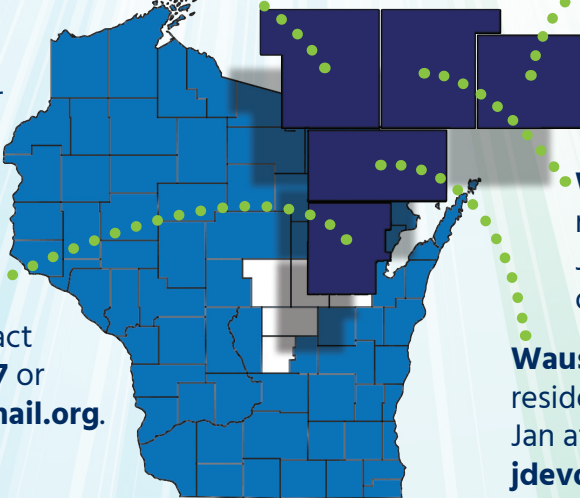

Transforming People and Communities

Need help paying for school? Want to increase your wage?

CAP Services' Skills Enhancement Program provides financial assistance for tuition, books, and other training-related needs including child care and mileage to income-qualified individuals working at least 20 hours a week.

Portage County

residents should contact Jessica at **715-343-7102** or jrocha@capmail.org.

Marquette County

residents should contact Cathy at **608-369-3437** or cduesterhoeft@capmail.org.

Outagamie County

residents should contact Amy at **920-968-6365** or averhagen@capmail.org.

Waupaca County

residents should contact Jan at **715-258-9575 x216** or jdevos@capmail.org.

Waushara County

residents should contact Jan at **920-787-1422** or jdevos@capmail.org.

Visit capservices.org/skills for more information and to complete a screening form to see if you qualify, or contact the Skills Development Manager in your county.

- Marquette County... (608) 369-3437
- Outagamie County... (920) 968-6365
- Portage County... (715) 343-7102
- Waupaca County... (715)258-9575 x216
- Waushara County (920) 787-1422
- -----
- Marquette County... (608) 369-3437
- Outagamie County... (920) 968-6365
- Portage County... (715) 343-7102
- Waupaca County... (715)258-9575 x216
- Waushara County (920) 787-1422
- -----
- Marquette County... (608) 369-3437
- Outagamie County... (920) 968-6365
- Portage County... (715) 343-7102
- Waupaca County... (715)258-9575 x216
- Waushara County (920) 787-1422
- -----
- Marquette County... (608) 369-3437
- Outagamie County... (920) 968-6365
- Portage County... (715) 343-7102
- Waupaca County... (715)258-9575 x216
- Waushara County (920) 787-1422
- -----
- Marquette County... (608) 369-3437
- Outagamie County... (920) 968-6365
- Portage County... (715) 343-7102
- Waupaca County... (715)258-9575 x216
- Waushara County (920) 787-1422